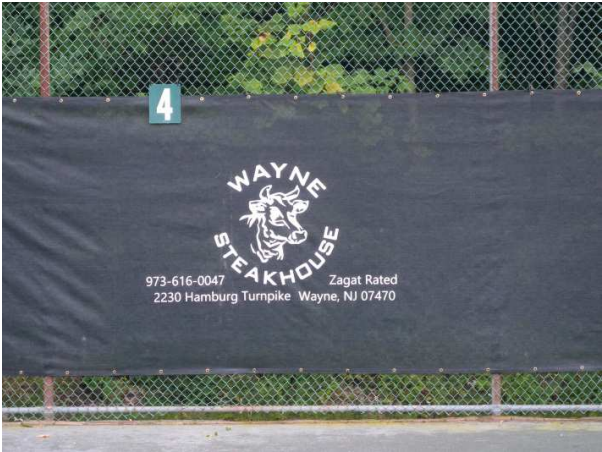

EXAMPLES OF EXISTING WINDSCREEN ADS